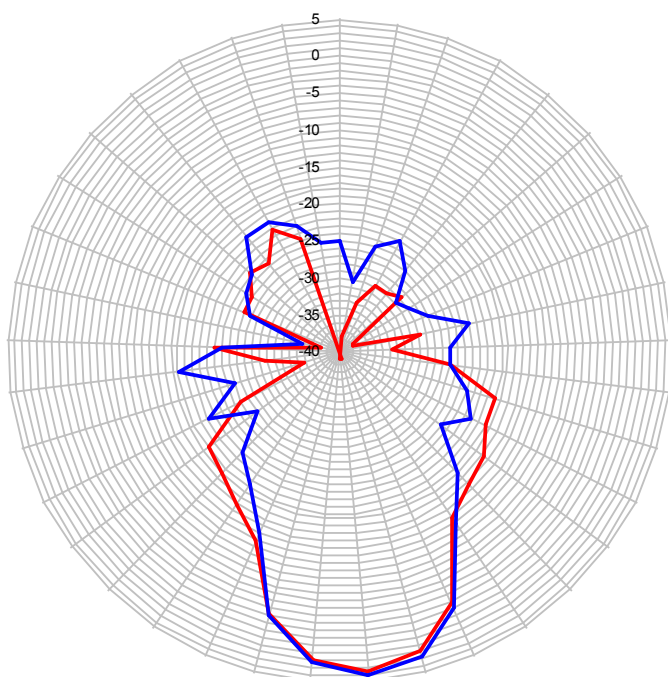

Comparison

shield RFSXT vs. shield RFSXT-60

Radiation pattern envelope (RPE)
V - polarization

— SXT Lite 5 +
shield RFSXT-60
with bracket

— SXT Lite5 +
shield RFSXT +
plastic bracket

SXTG Lite 5 + RFSXT - 60